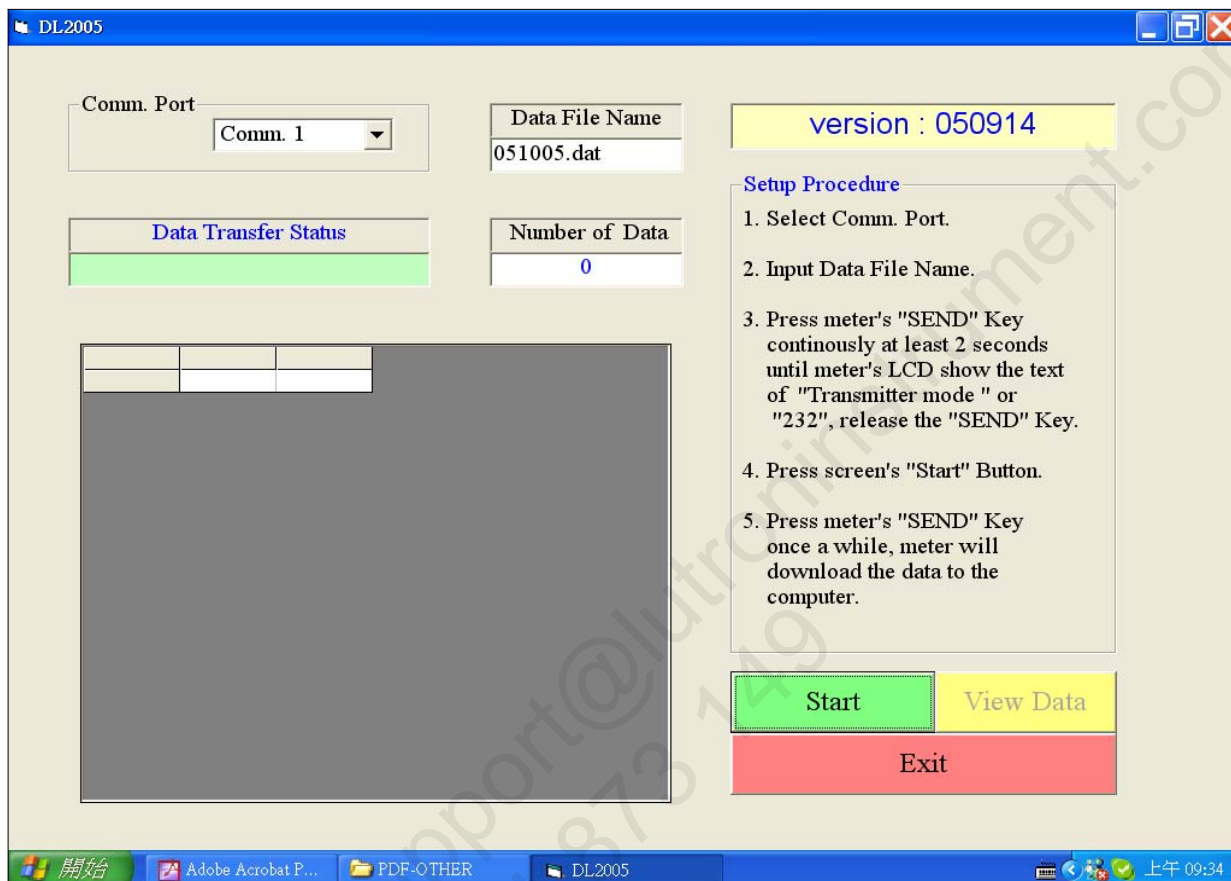

*software used to down load meter's data to computer*

# DATA LOGGER SOFTWARE

Model : SW-DL2005

ISO-9001, CE, IEC1010

## FEATURES

- \* Optional data logger software for HT-3009, HT-315, HT-306, HT-3015, YK-90HT... to down load the data from the instrument to the computer.
- \* After the computer load the data, user can use EXCEL to make the data analysis.